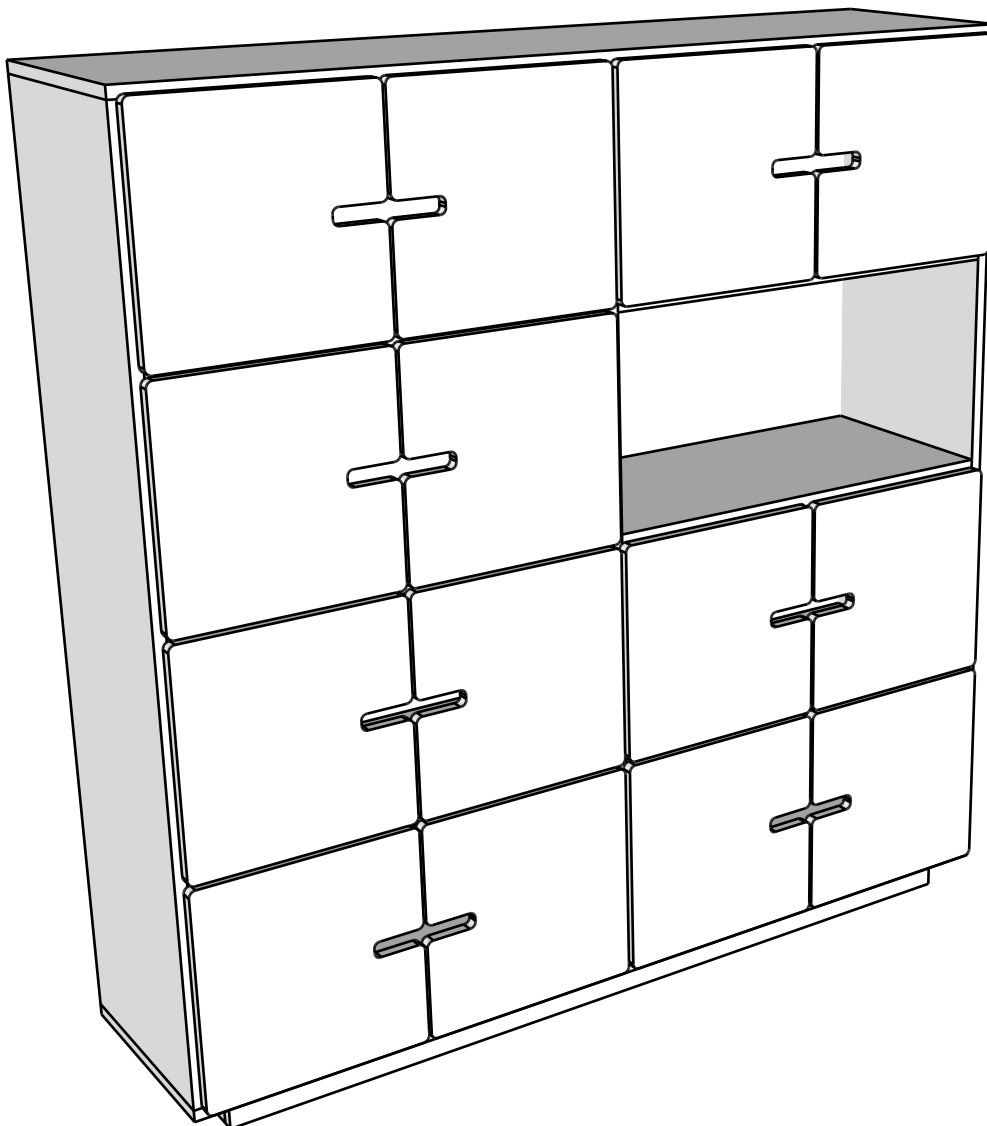

ASSEMBLY INSTRUCTION

SIDEBOARD PIX 4X4

radis

Nordic Elegance

WWW.RADIS.EE

SMALL: 12
LARGE: 12

SMALL: 12
LARGE: 12

SMALL: 8
LARGE: 24

SMALL: 12
LARGE: 12

SMALL: 12
LARGE: 28

SMALL: 16
LARGE: 48

X1

X2

1

2

3

10

11

IMPORTANT:

FIX THE SIDEBOARD
TO THE WALL